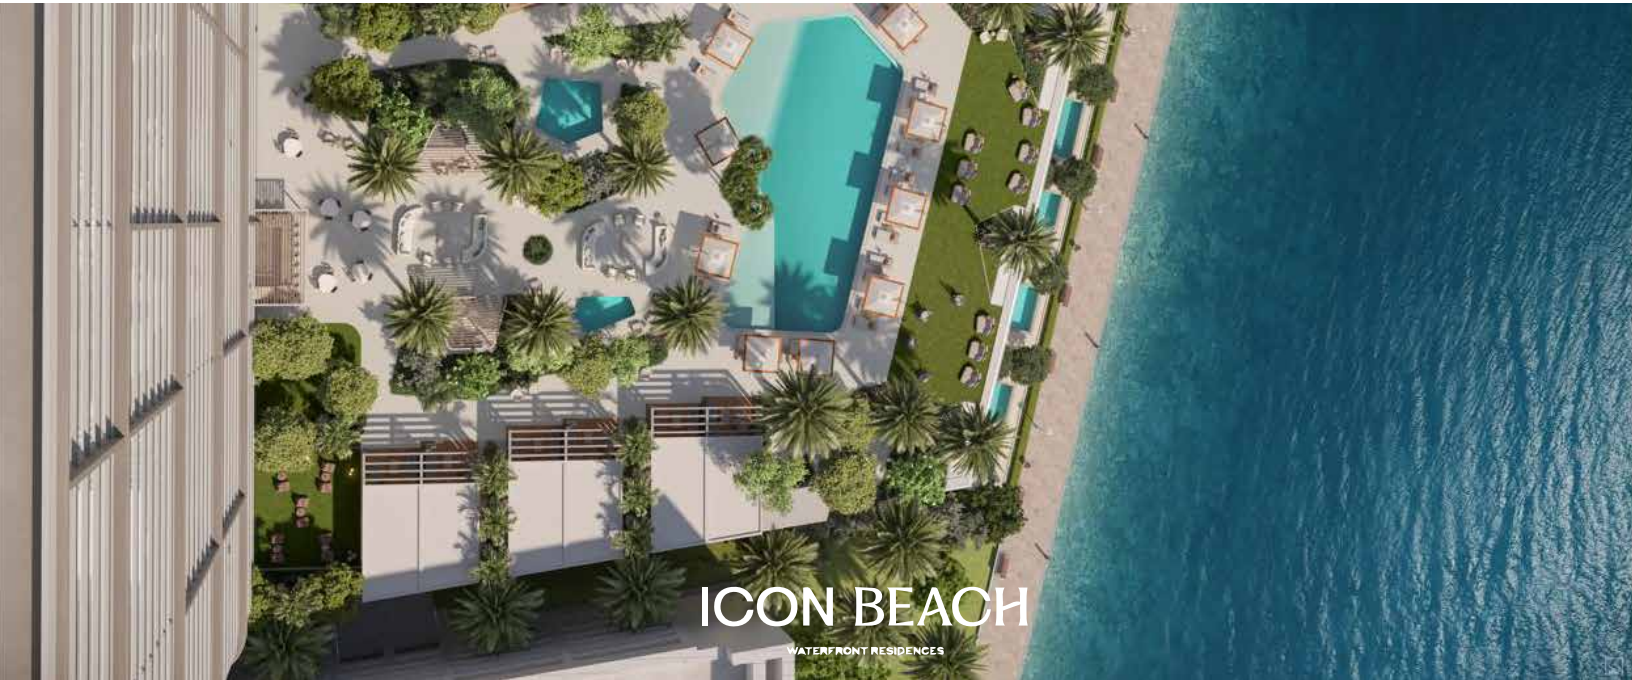

350 high-end residential units, 6 townhouses, offering a range of configurations from one-bedroom apartments to expansive penthouses. Resort-style amenities including multiple swimming pools, a state-of-the-art fitness center, spa facilities, private beach access, a rooftop terrace, fine dining.

# ICON BEACH

WATERFRONT RESIDENCES

Designed by a renowned architectural firm, featuring modern aesthetics with a focus on maximizing ocean views and integrating indoor and outdoor living. High-end finishes and fixtures, with renowned architectural integrating indoor and outdoor living spaces.